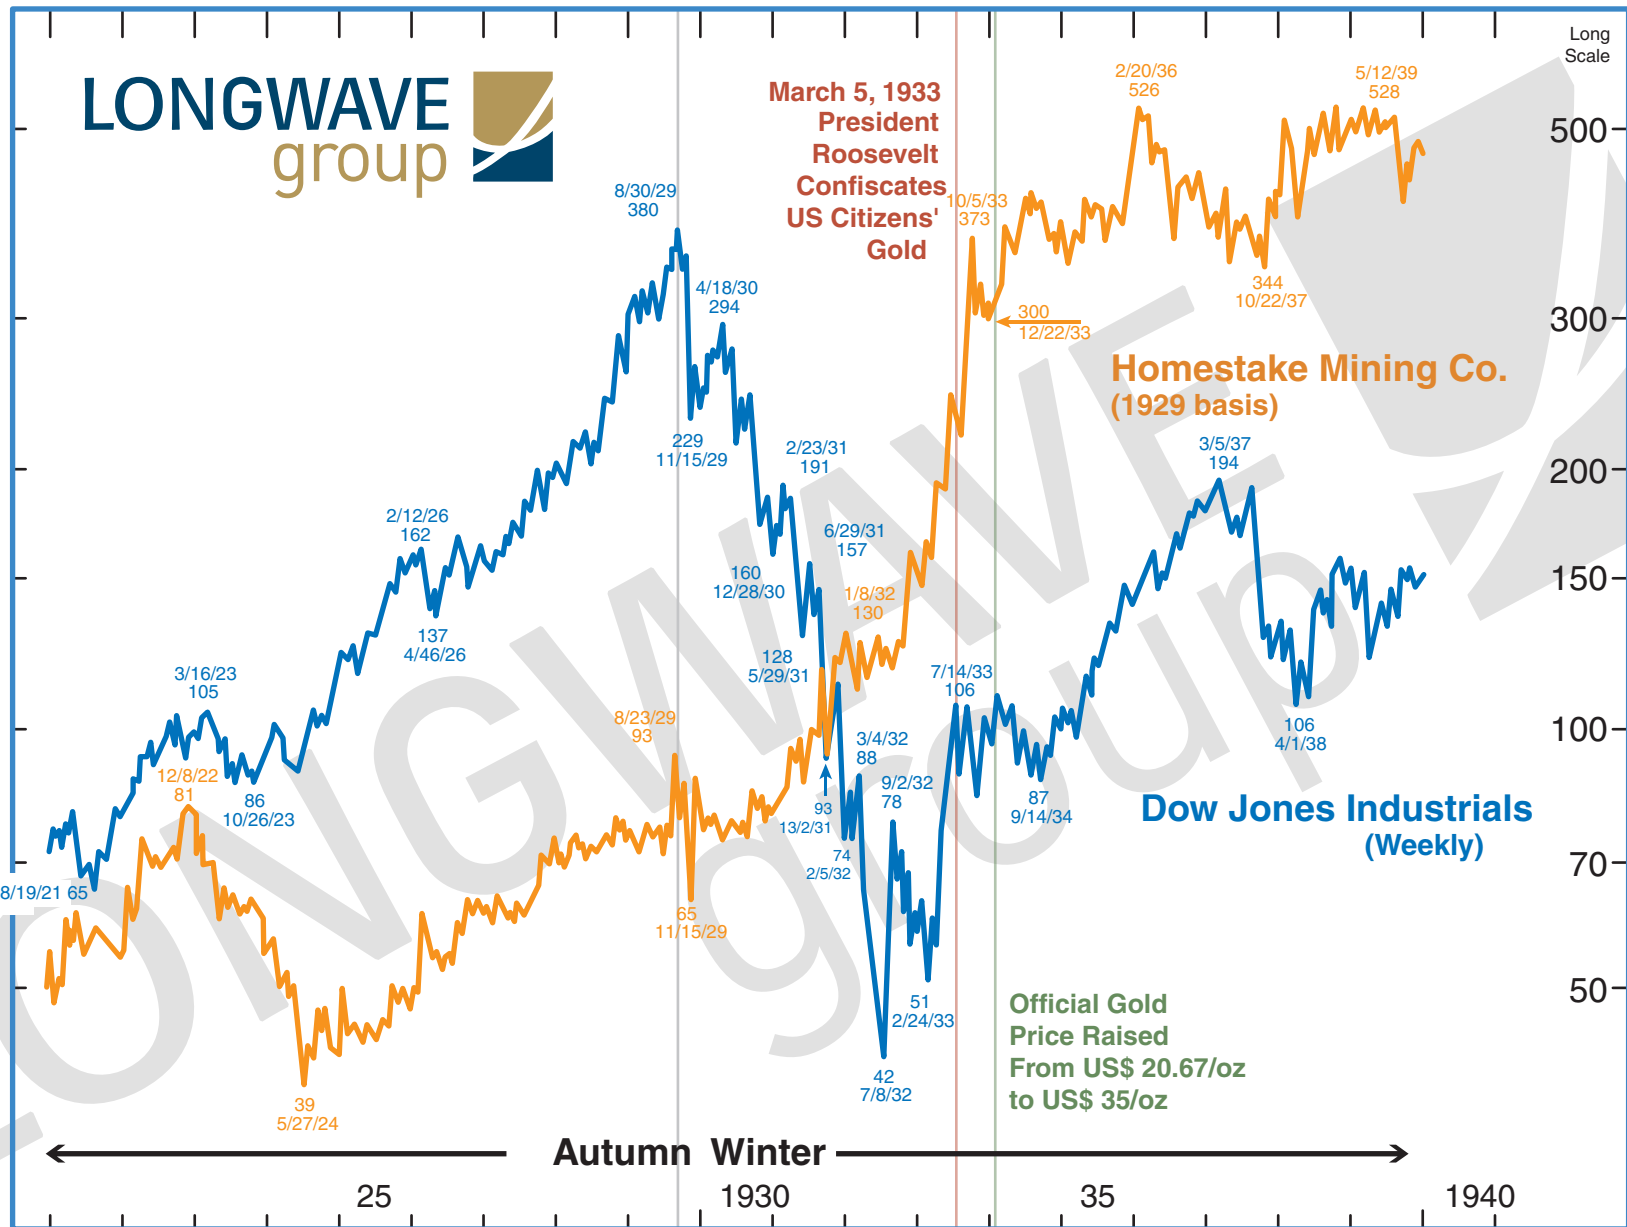

# Homestake and the DJIA 1921 through 1940

Statistics prepared for The Long Wave Analyst(604) 742-3200 by *Topline Investment Graphics* (303) 440-0157 · www.topline-charts.com Copyright © 2003 · All rights reserved