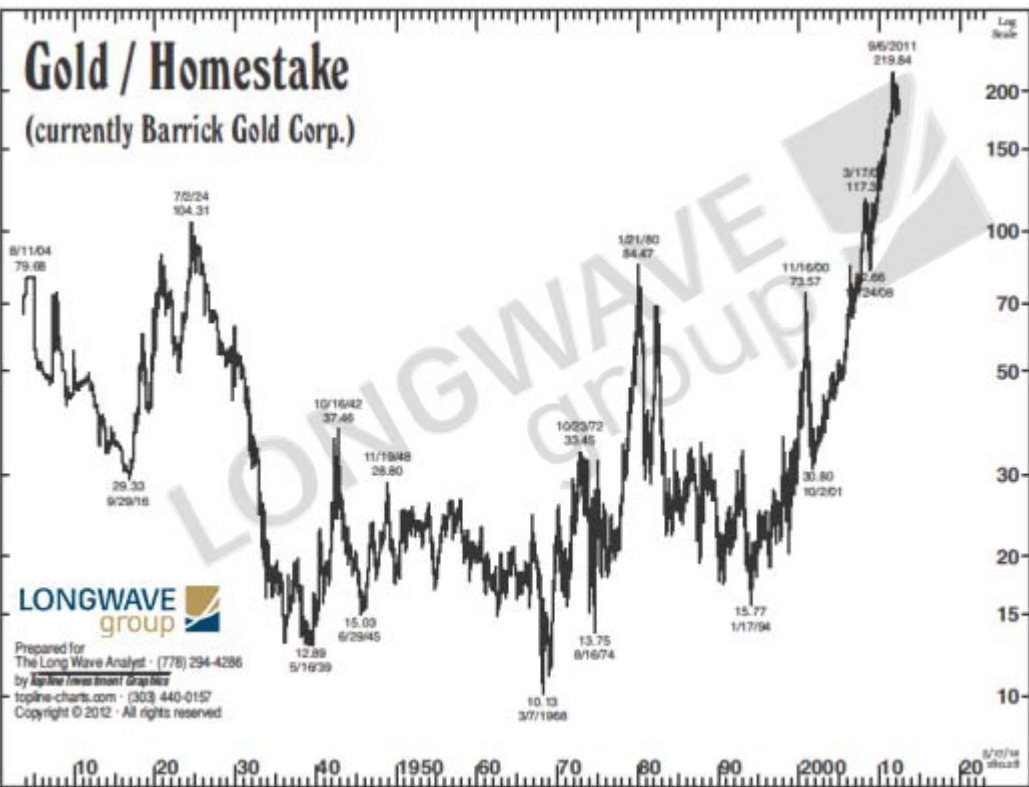

# Gold / Homestake

(currently Barrick Gold Corp.)

**LONGWAVE**  
group

Prepared for  
The Long Wave Analyst - (778) 294-4286

by Appline Investment Graphics

topline-charts.com - (303) 440-0157

Copyright © 2012 - All rights reserved