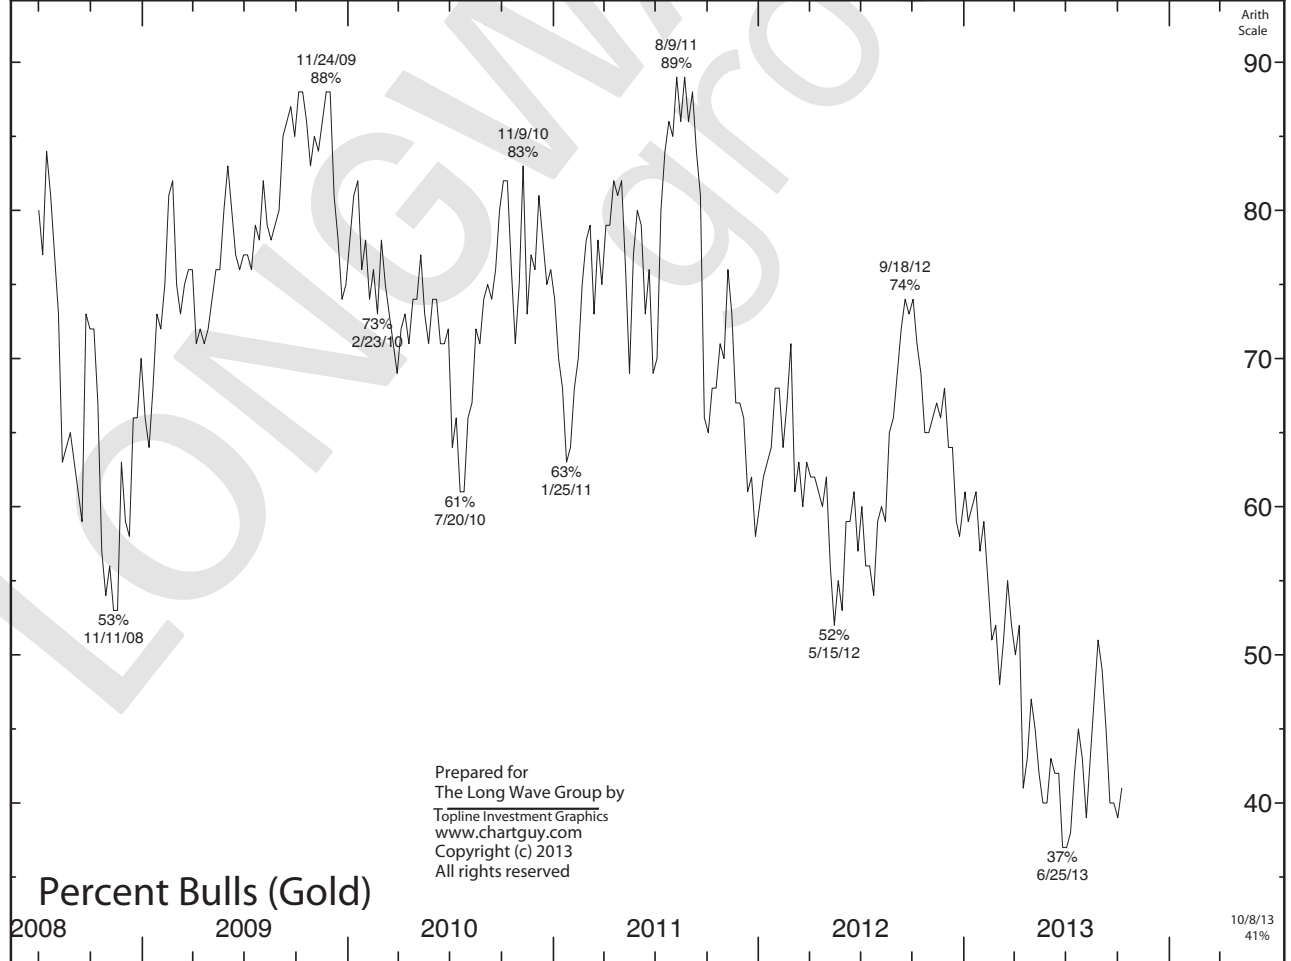

# Gold (London PM Fix)

Prepared for  
The Long Wave Group by  
Topline Investment Graphics  
www.topline-charts.com  
Copyright (c) 2013  
All rights reserved