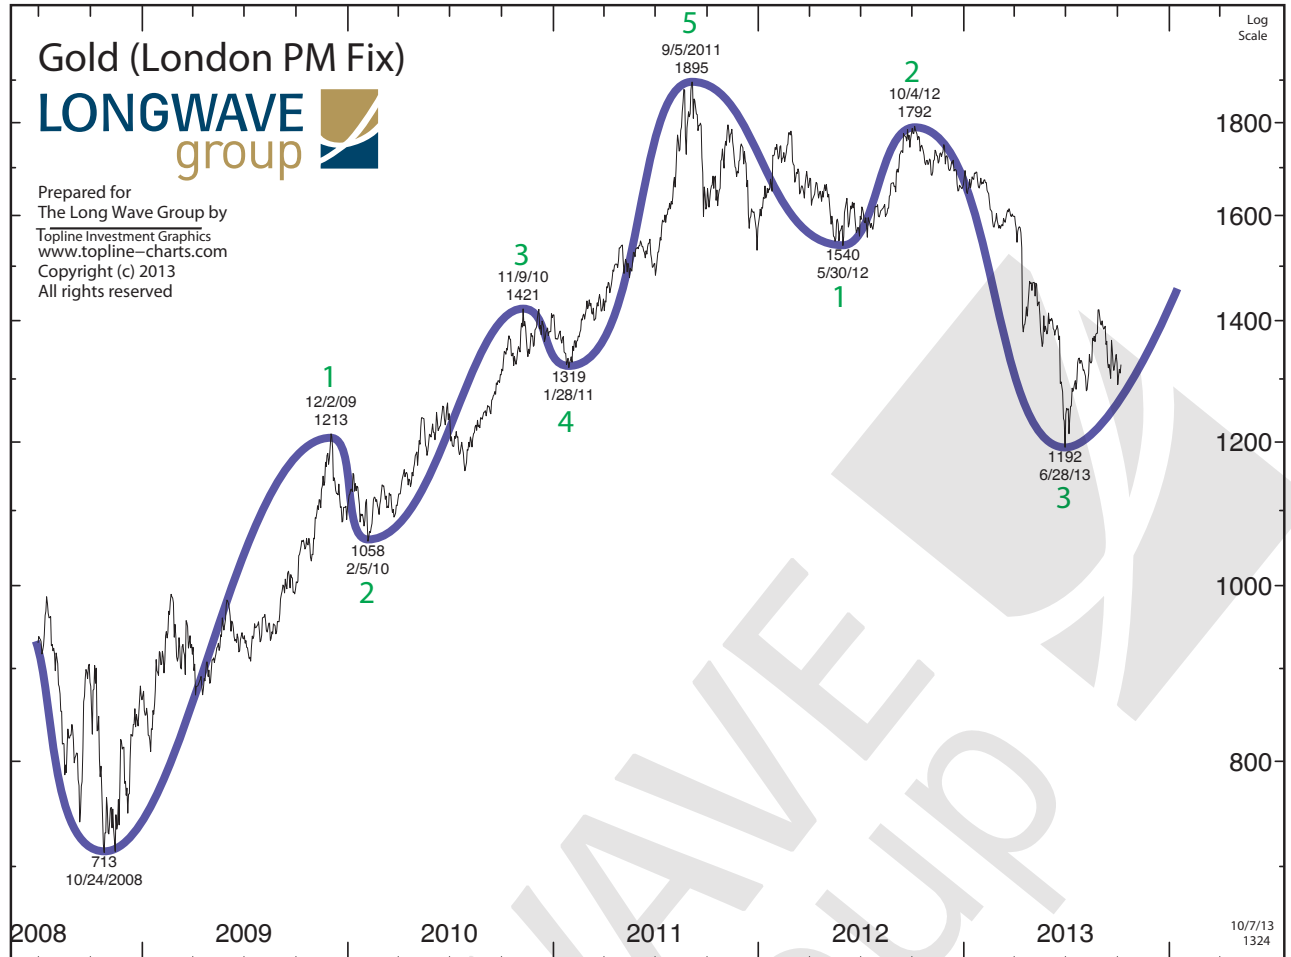

# Gold (London PM Fix)

Prepared for  
The Long Wave Group by  
Topline Investment Graphics  
www.topline-charts.com  
Copyright (c) 2013  
All rights reserved

# Percent Bulls (Gold)

Prepared for  
The Long Wave Group by  
Topline Investment Graphics  
www.chartguy.com  
Copyright (c) 2013  
All rights reserved