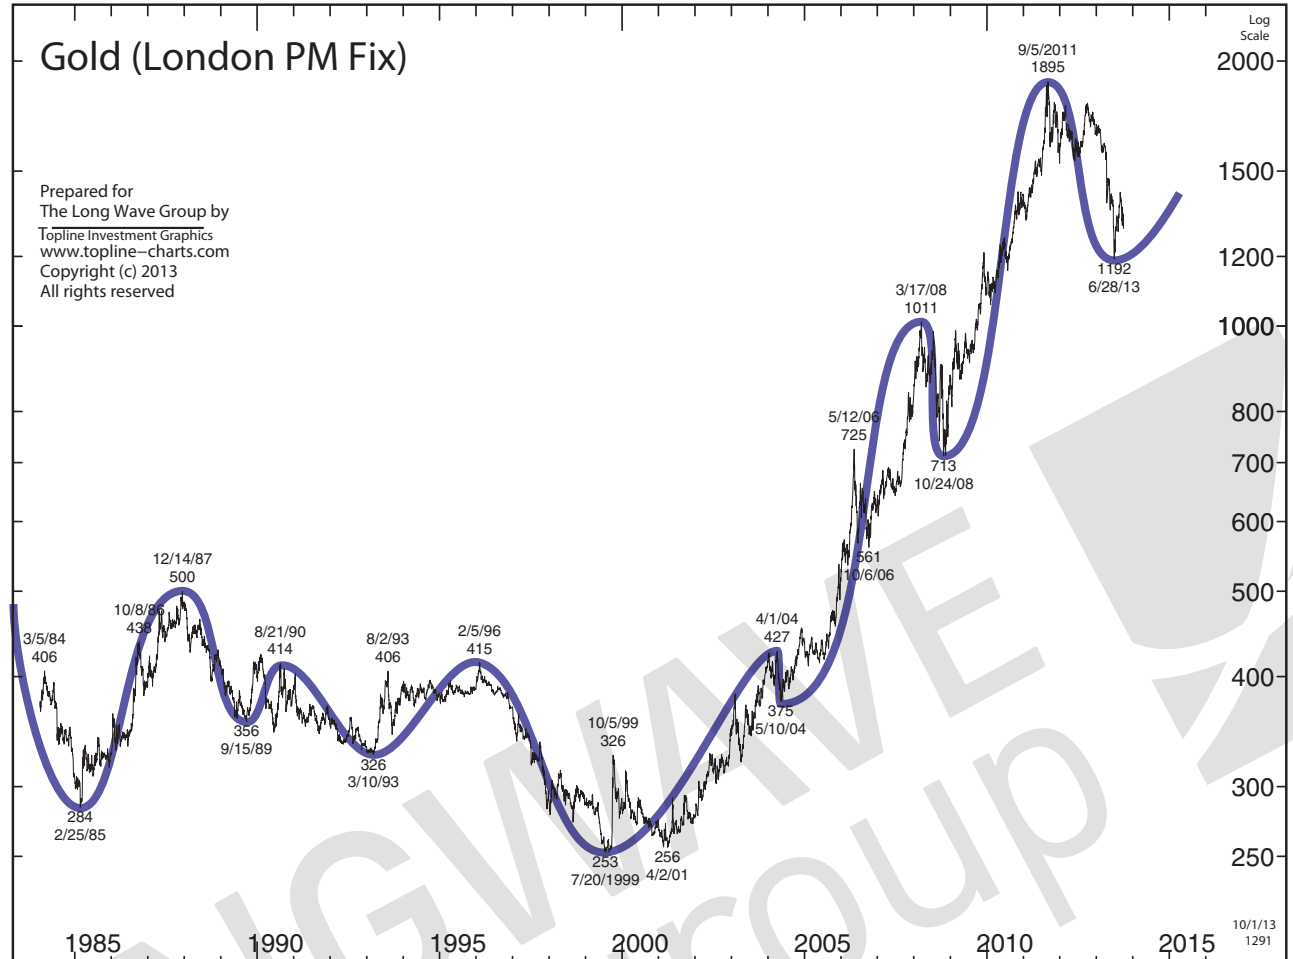

Gold (London PM Fix)

Prepared for
The Long Wave Group by
Topline Investment Graphics
www.topline-charts.com
Copyright (c) 2013
All rights reserved

Prepared for
The Long Wave Group by
Topline Investment Graphics
www.topline-charts.com
Copyright (c) 2013
All rights reserved