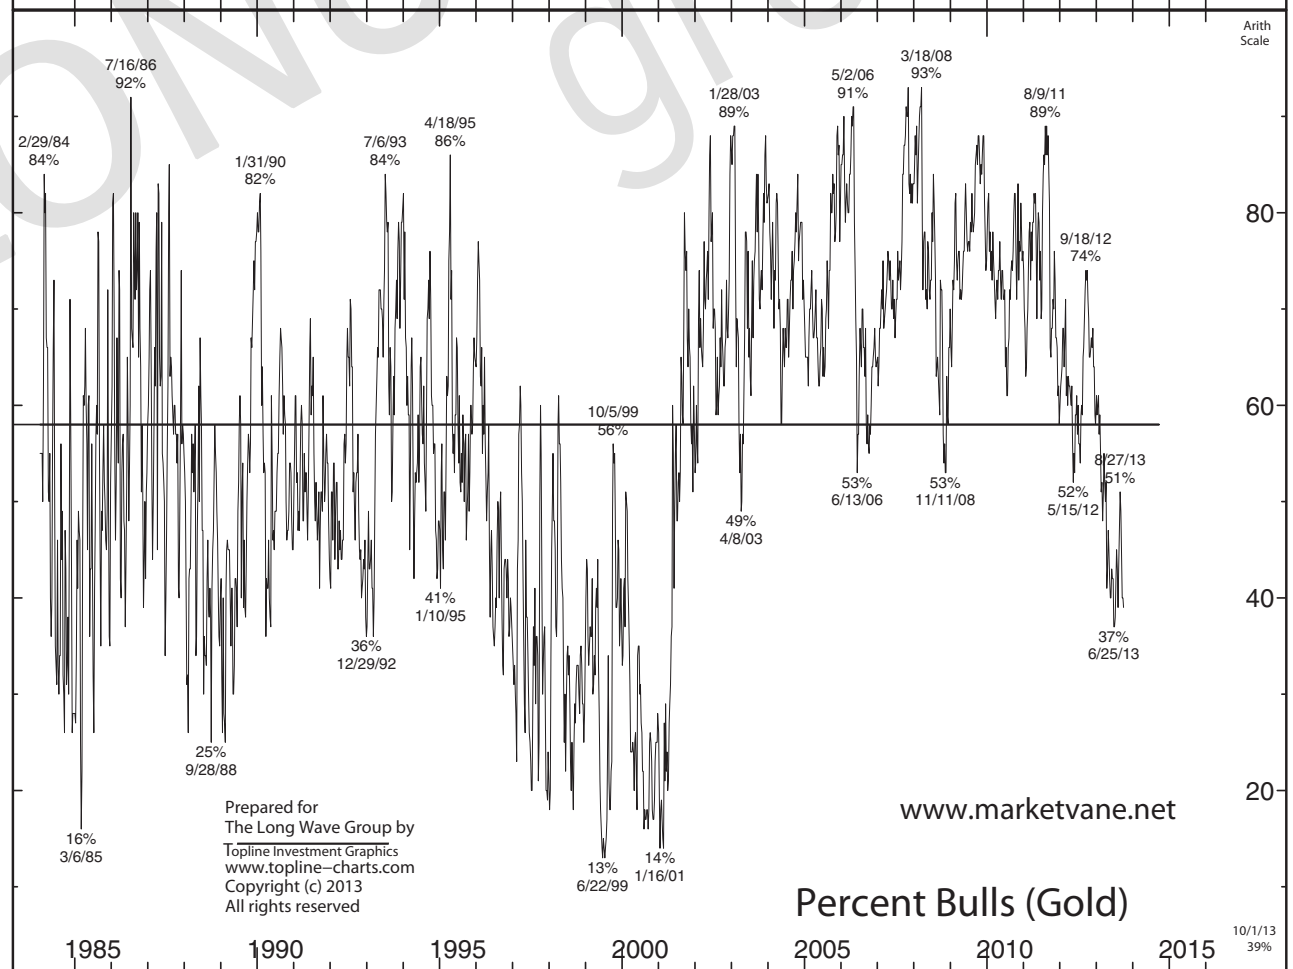

Gold (London PM Fix)

Prepared for
The Long Wave Group by
Topline Investment Graphics
www.topline-charts.com
Copyright (c) 2013
All rights reserved

Prepared for
The Long Wave Group by
Topline Investment Graphics
www.topline-charts.com
Copyright (c) 2013
All rights reserved