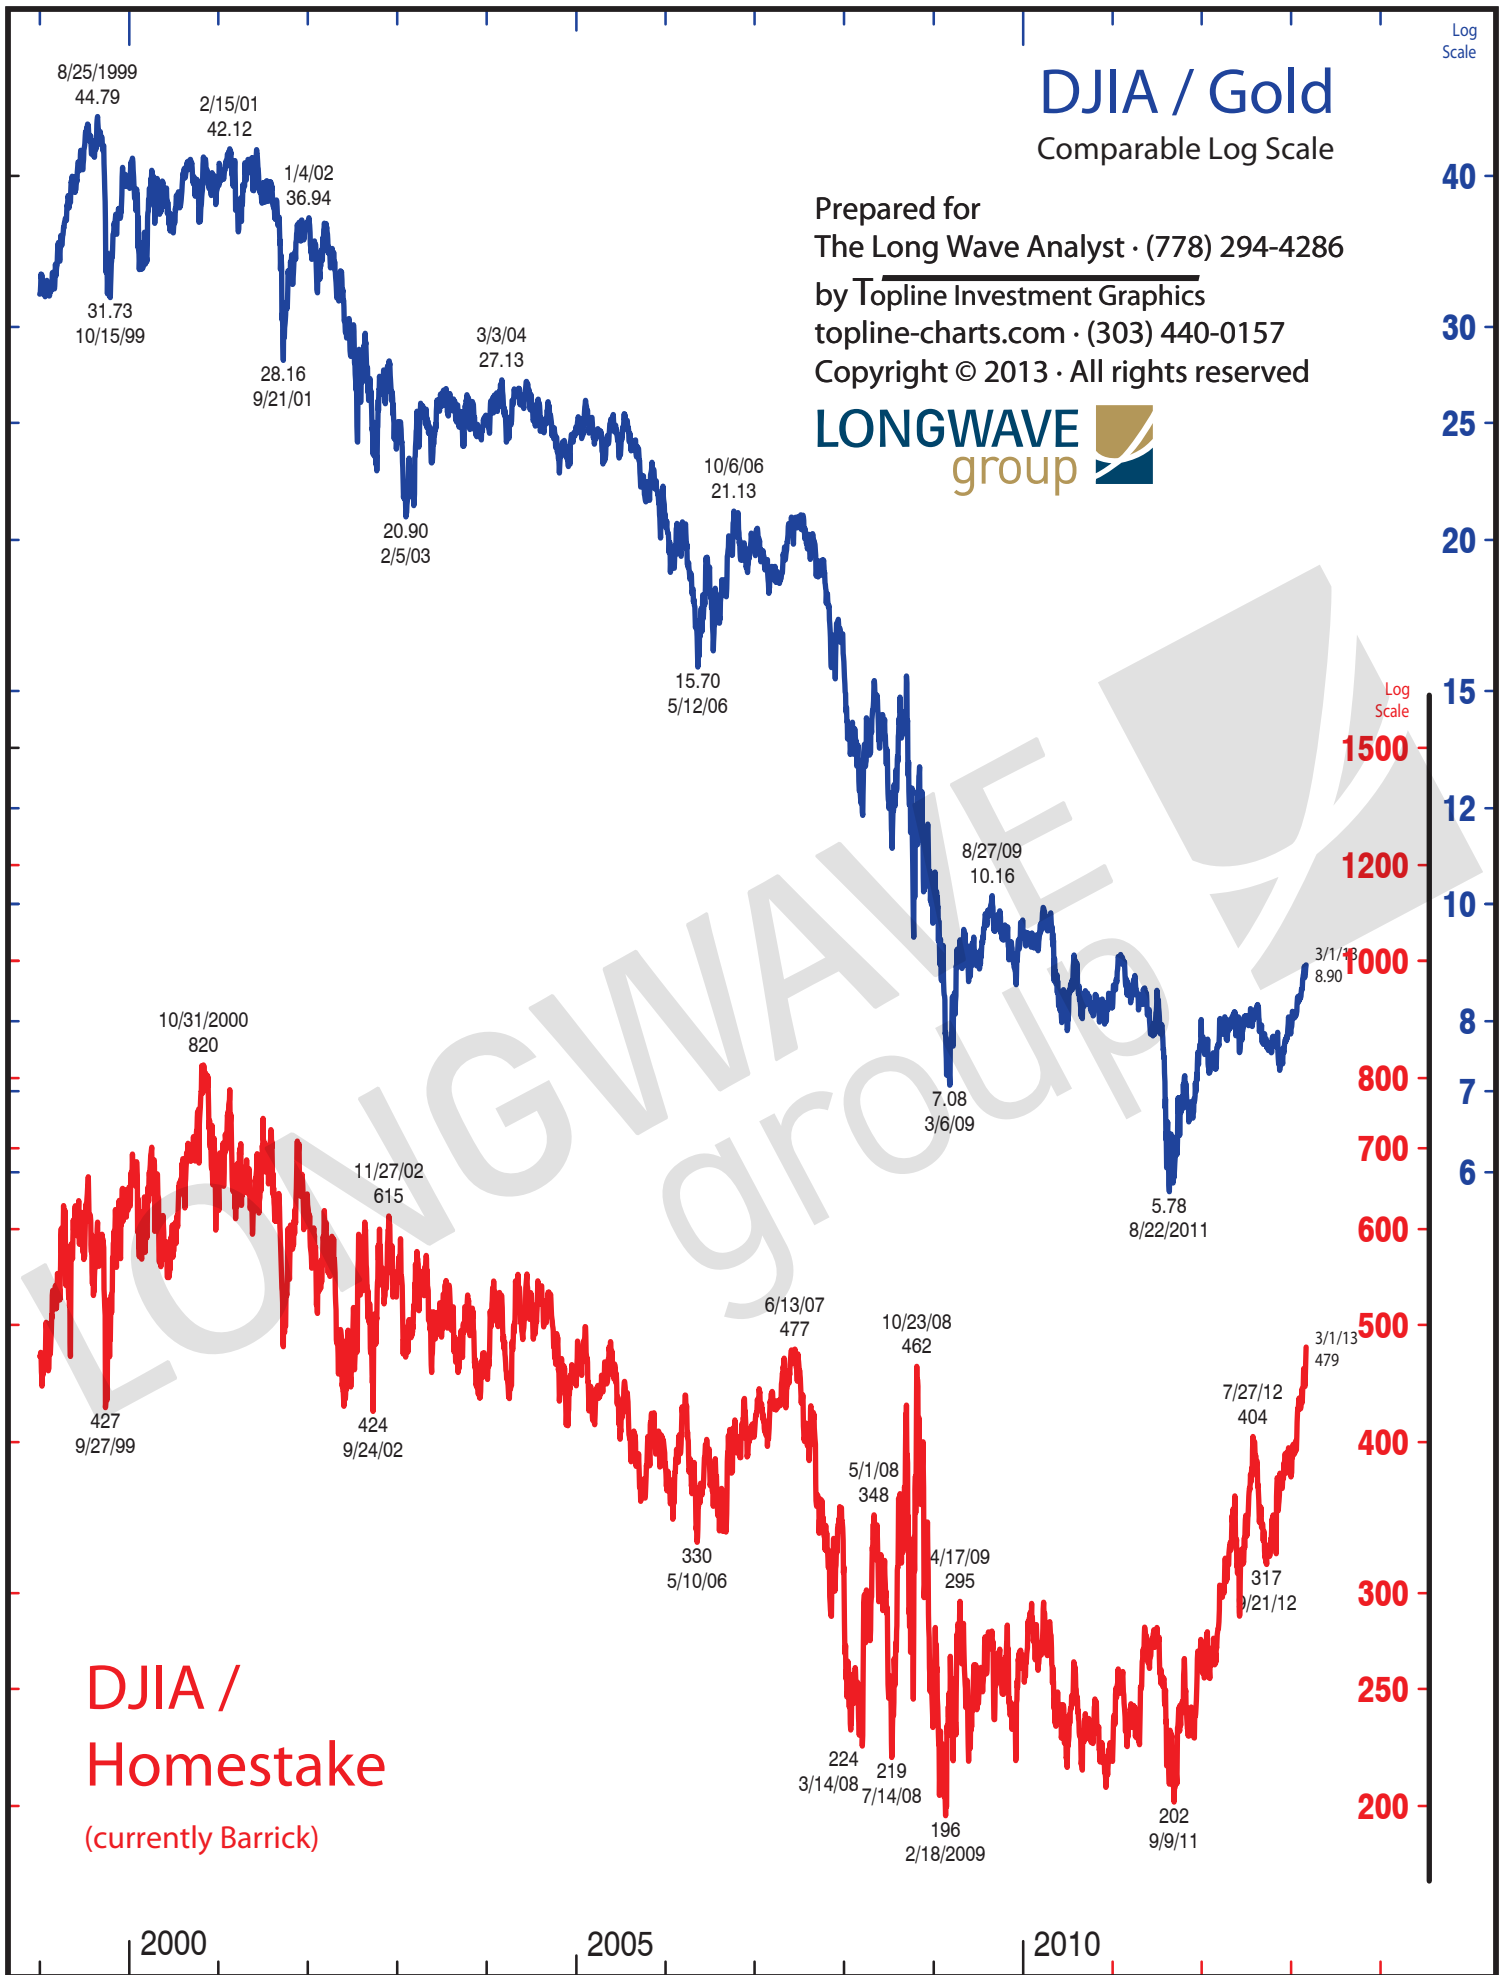

Log Scale

DJIA / Gold

Comparable Log Scale

Prepared for
The Long Wave Analyst · (778) 294-4286
by Topline Investment Graphics
topline-charts.com · (303) 440-0157
Copyright © 2013 · All rights reserved

DJIA / Homestake

(currently Barrick)

2000

2005

2010

Log Scale

1500

1200

1000

800

700

600

500

400

300

250

200

40

30

25

20

15

12

10

8

7

6