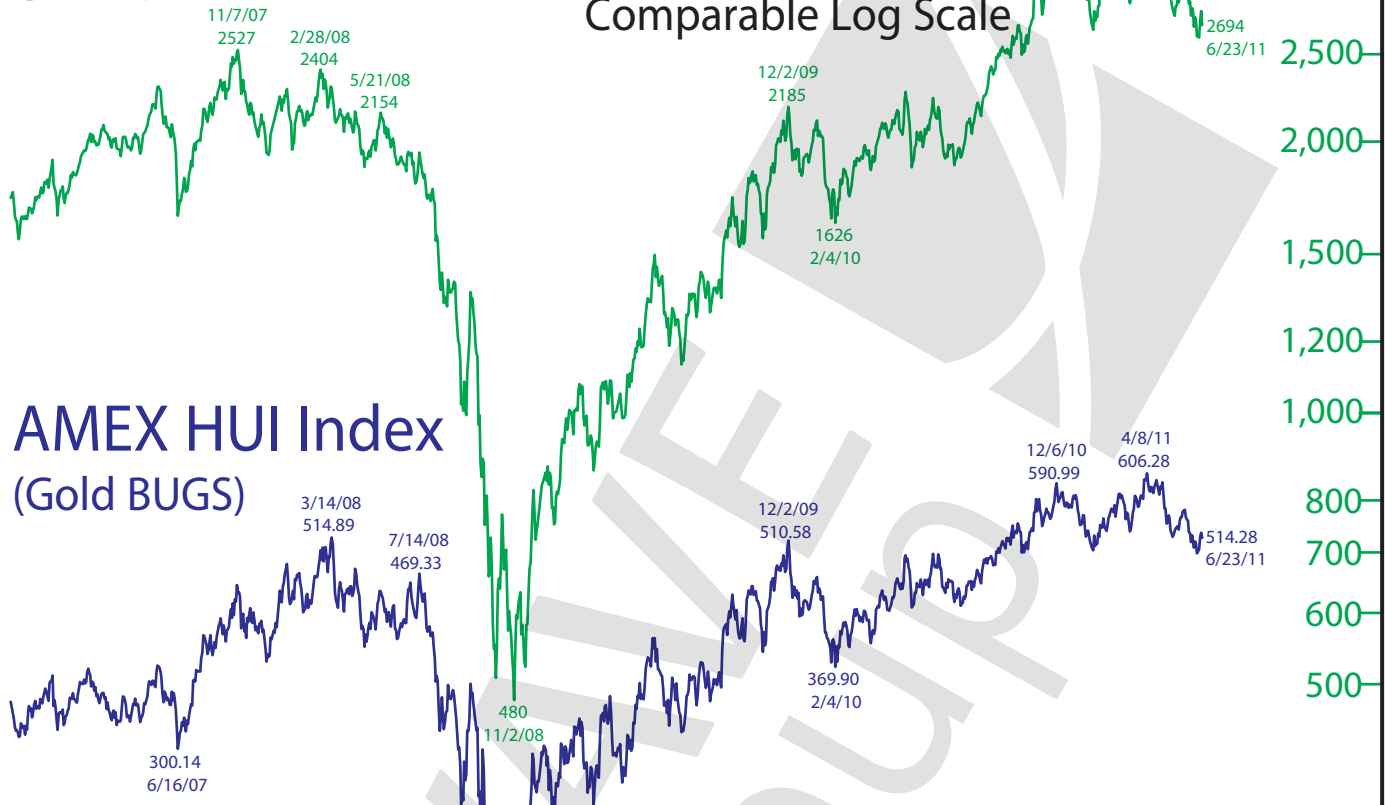

# Junior Gold Miners Index

(GDXJ)

Comparable Log Scale

## AMEX HUI Index (Gold BUGS)

## Gold (London PM Fix)